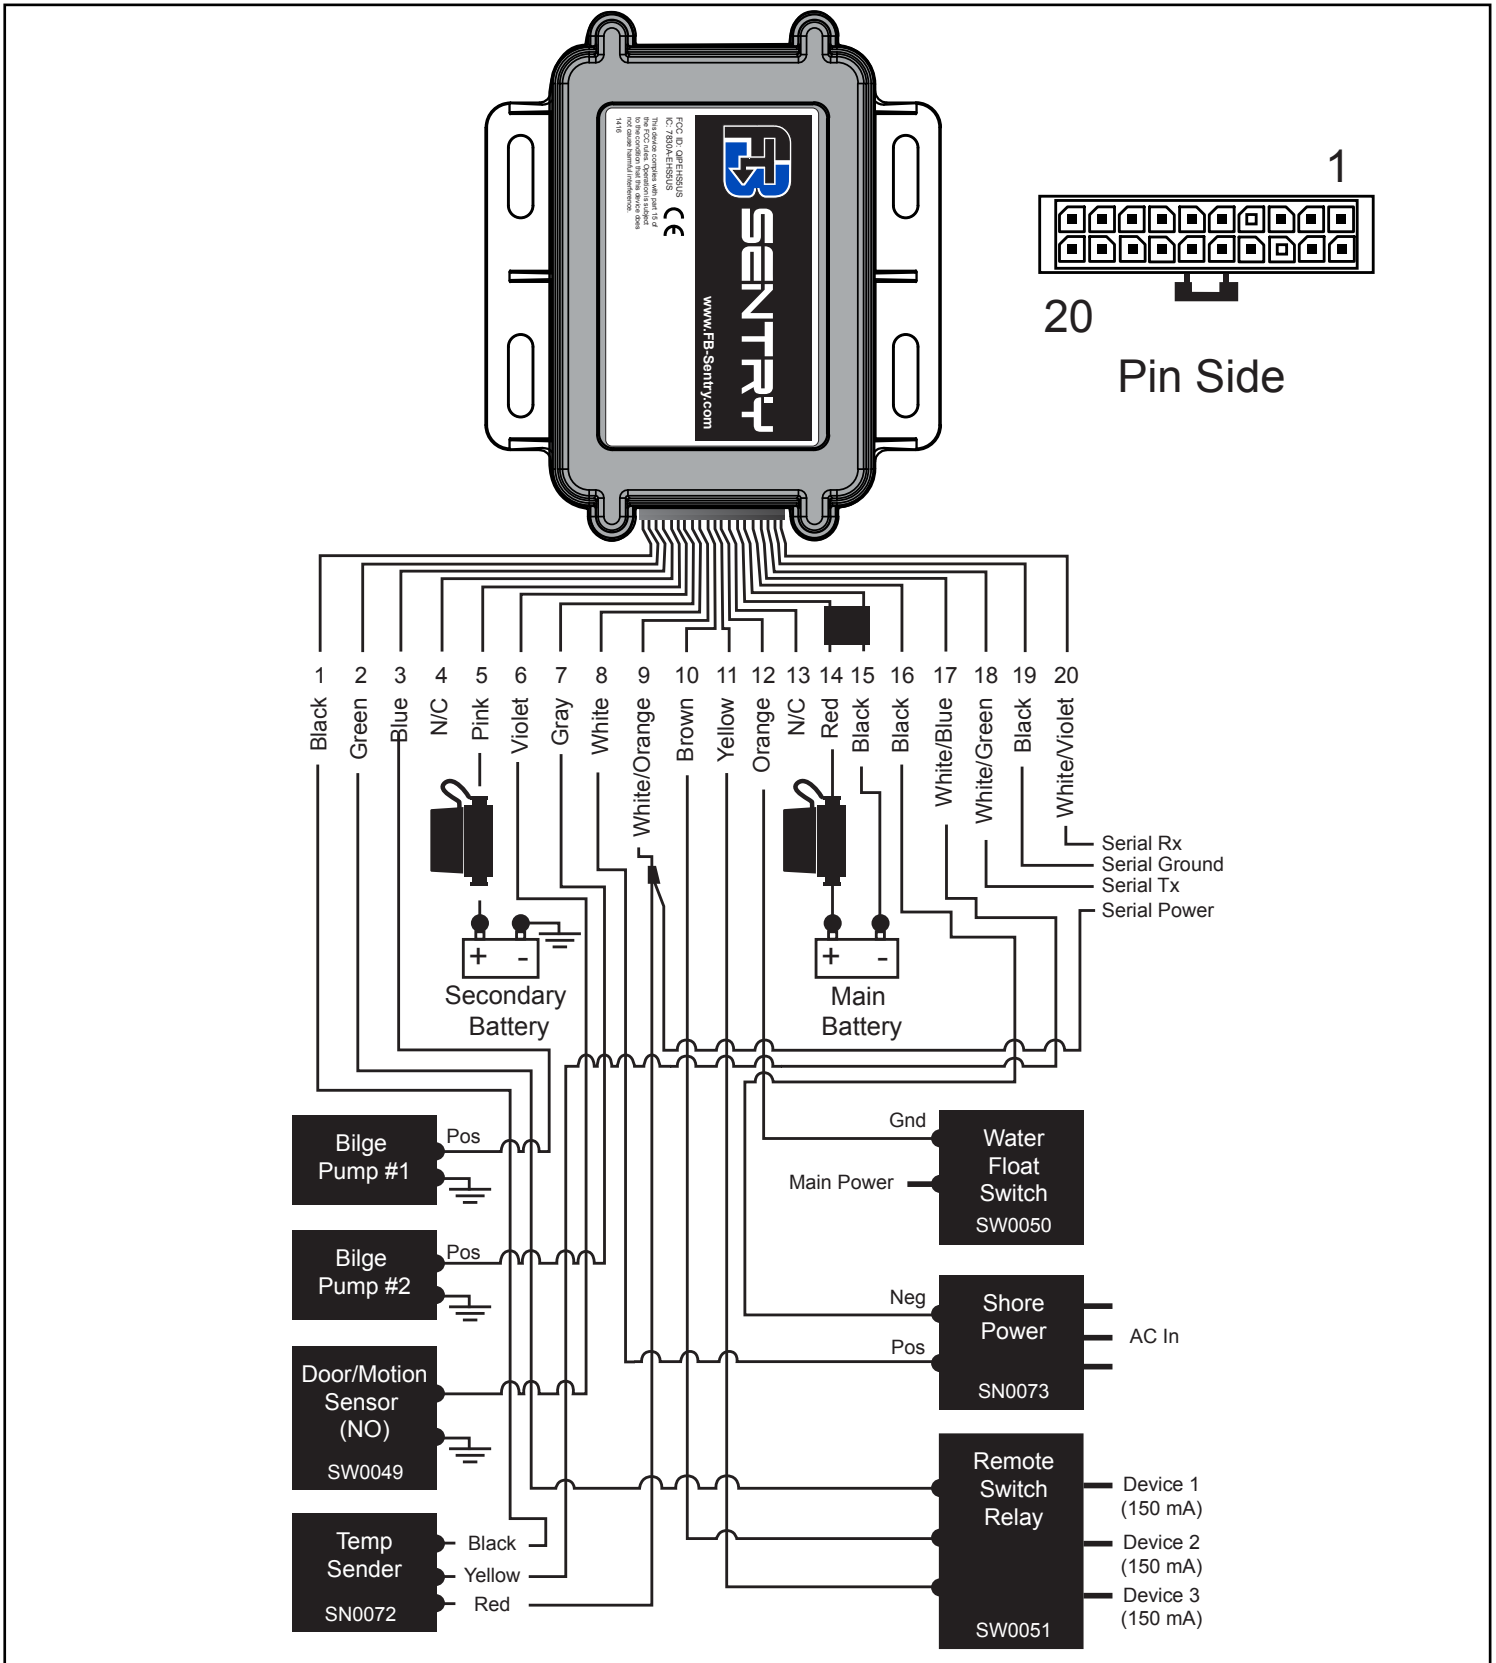

Installation Diagram

For technical assistance, contact Faria Beede Instruments - Customer Service between 8:30 AM and 5:30 PM Eastern time weekdays at (860) 848-9271 or (800) 473-2742.